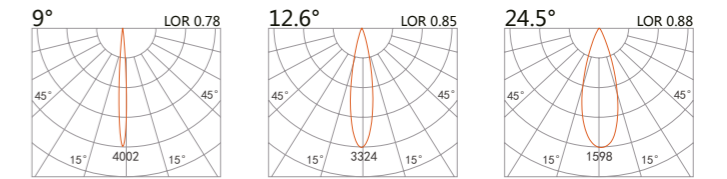

48V TRACK-LINEAR LIGHT PROPUS

227 164

LED Power 4.3W **Colour Temp** 2700/3000K
4000/5000K **Luminous** 333lm
352lm

LIGHT DISTRIBUTION For 3000k

227 165

LED Power 7.6W **Colour Temp** 2700/3000K
4000/5000K **Luminous** 666lm
704lm

LIGHT DISTRIBUTION For 3000k

227 166

LED Power 10W **Colour Temp** 2700/3000K
4000/5000K **Luminous** 999lm
1026lm

LIGHT DISTRIBUTION For 3000k

white grey black