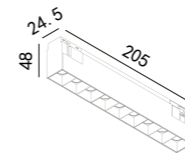

LIGHT DISTRIBUTION For 3000k