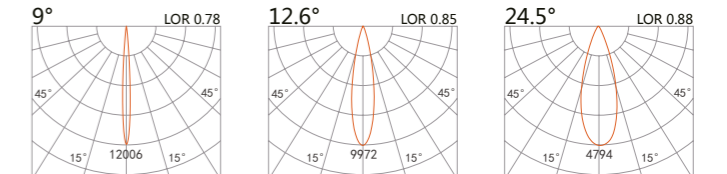

48V TRACK-LINEAR LIGHT PROPUS

227 164

LED Power 4.3W **Colour Temp** 2700/3000K
4000/5000K **Luminous** 333lm
352lm

LIGHT DISTRIBUTION For 3000k

227 165

LED Power 7.6W **Colour Temp** 2700/3000K
4000/5000K **Luminous** 666lm
704lm

LIGHT DISTRIBUTION For 3000k

227 166

LED Power 10W **Colour Temp** 2700/3000K
4000/5000K **Luminous** 999lm
1026lm

LIGHT DISTRIBUTION For 3000k

white grey black