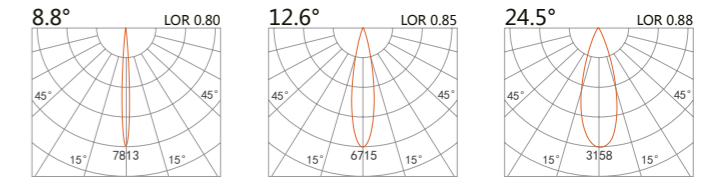

48V TRACK-LINEAR LIGHT PROPUS

227 164

LED Power 4.3W **Colour Temp** 2700/3000K
4000/5000K **Luminous** 333lm
352lm

LIGHT DISTRIBUTION For 3000k

227 165

LED Power 7.6W **Colour Temp** 2700/3000K
4000/5000K **Luminous** 666lm
704lm

LIGHT DISTRIBUTION For 3000k

227 166

LED Power 10W **Colour Temp** 2700/3000K
4000/5000K **Luminous** 999lm
1026lm

LIGHT DISTRIBUTION For 3000k

white grey black