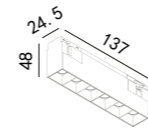

48V TRACK-LINEAR LIGHT PROPUS

227 164

LED Power 4.3W **Colour Temp** 2700/3000K
4000/5000K **Luminous** 333lm
352lm

LIGHT DISTRIBUTION For 3000k

227 165

LED Power 7.6W **Colour Temp** 2700/3000K
4000/5000K **Luminous** 666lm
704lm